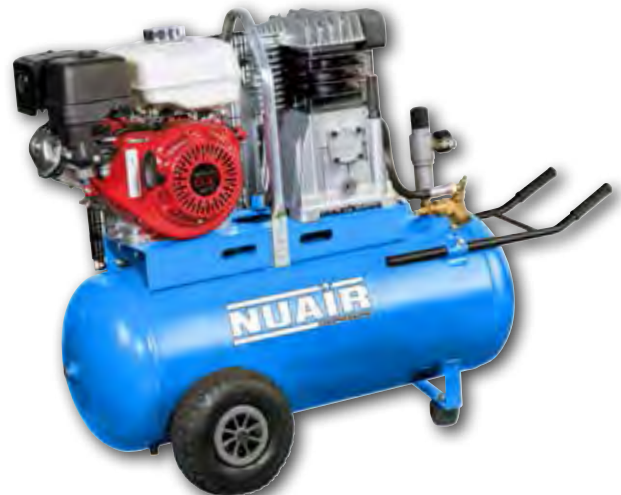

B3800B/5.5S/10+10

THROTTLE
CONTROL
OPTION
*

Part No: S-36BW7P1NUA
Honda Petrol 5.5 HP Portable
13.8 Cfm Displacement
10+10 Ltr Tank, 145 Psi

B3800B/5.5S/100

THROTTLE
CONTROL
OPTION
*

Part No: S-36C7P1FPS044
Honda Petrol 5.5 HP Portable
13.8 Cfm Displacement
100 Ltr Tank, 145 Psi

B3800B/5.5S/150

THROTTLE
CONTROL
OPTION
*

Part No: S-36HC7P1FPS057
Honda Petrol 5.5 HP Portable
13.8 Cfm Displacement
150 Ltr Tank, 145 Psi

B3800B/9S/100

Part No: S-36FC8P1NUA
Honda Petrol 9 HP Portable
16.2 Cfm Displacement
100 Ltr Tank, 145 Psi

NB7/9S/200F

**ELECTRIC
START
OPTION**
**

Part No: S-N7NN8P1NUA
Part No: S-N7NN9P1FPS058 (ES)
Honda Petrol 9 HP Static
26.1 Cfm Displacement
200 Ltr Tank, 145 Psi

NB7/11S/270F

**ELECTRIC
START
OPTION**
**

Part No: S-N7NN9P1NUA
Part No: S-N7NN9P1FPS059
Honda Petrol 11 HP Static
33.3 Cfm Displacement
270 Ltr Tank, 145 Psi

NB7/270F/10F DS

**ELECTRIC
START
FITTED AS
STANDARD**
**

Part No: S-N7NN9R1NUA
Lombardini Diesel 10 HP Static
33.3 Cfm Displacement
270 Ltr Tank, 145 Psi

NB7/500F/10F DS

**ELECTRIC
START
FITTED AS
STANDARD**
**